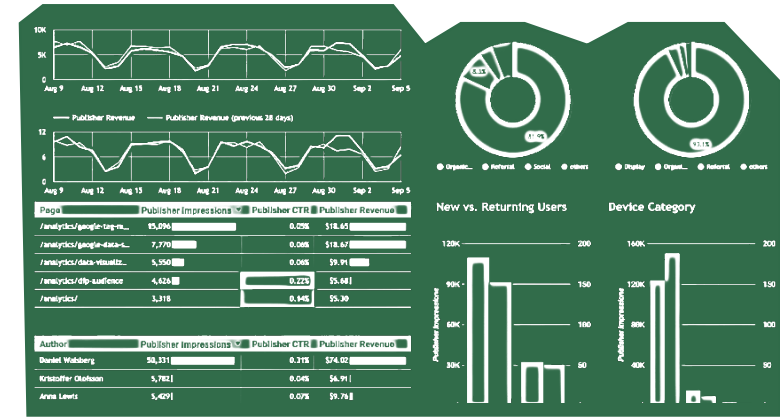

Daily Reminders

She began to get notifications about watering the plants.

Weekly Report

In the weekly diagnostic report, she found out that her plant is vulnerable to an infection

Diagnostic

App suggested her a bio fertilizers for better health of plant

Success & Share

She is effective at growing organic tomatoes in some months.

Touch Points	App/website	App/website/e-mail	App/website/ Plant care products	App/website
Stakeholders	-	Municipality	Subject matter experts	Municipality
Data	Plant Health Data	Plant Data/Plant Health Data	Plant Diagnostic Data	Plant Data/Product Data